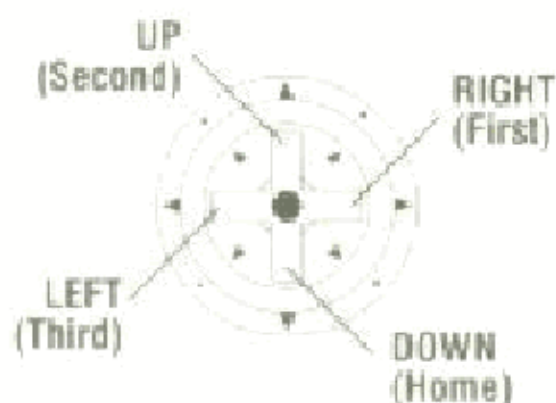

HANDLING YOUR CARTRIDGE

- The Sega Genesis Cartridge is intended for use exclusively with the SEGA™ GENESIS™ SYSTEM.
- Do not bend it, crush it, or submerge it in liquids.
- Do not leave it in direct sunlight or near a radiator or other source of heat.
- Be sure to take an occasional recess during extended play, to rest yourself and the Sega Cartridge.

Warning to owners of projection televisions: Still pictures or images may cause permanent picture-tube damage or mark the phosphor of the CRT. Avoid repeated or extended use of video games on large screen projection televisions.

1. CONTROLS:

At the Plate

Adjust the Batter's Stance:

Move the directional pad in the desired direction.

Swing the Bat: Press and hold the A button for a complete swing. You get a "check swing" if you let go of the A button before the bat crosses the plate.

To Bunt: Press the C button. Press the C button again to return the bat to the ready position.

Base Running

Advance to the Next Base: Choose your destination with the directional pad and press the B button.

Return to Previous Base: Choose your destination with the directional pad and press the C button.